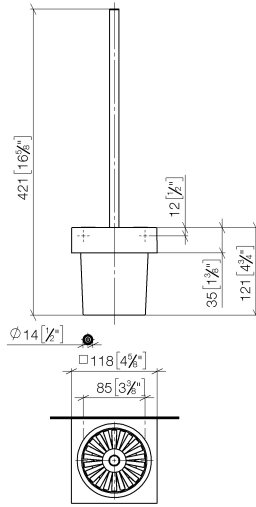

83 900 780

- crystal glass brush holder, matte
- brush, matte black
- width 118mm
- height 415 mm
- 118mm projection

Fits: MEM, CL.1, CYO

	Chrome	83 900 780-00
	Brushed Platinum	83 900 780-06
	Platinum	83 900 780-08
	Dark Chrome	83 900 780-19
	Brushed Durabrass (23kt Gold)	83 900 780-28
	Brushed Champagne (22kt Gold)	83 900 780-46
	Champagne (22kt Gold)	83 900 780-47
	Brushed Dark Platinum	83 900 780-99

83 900 780

83 900 780

Parts for other finishes can be found here: Brushed Platinum

Spare parts list

No.	Item Number	Name	Quantity used	Delivery time
1	90 20 97 507 00-00	handle	1	10
2	90 18 50 601 00 90	brush	1	2
3	90 90 04 008 00 82	glass	1	2
4	08 23 01 505-00	holder	1	10
5	90 31 11 004 00 90	pin	2	2
6	08 17 20 726 90	holder	2	2
7	05 17 20 726 02 90	fixing set	1	2