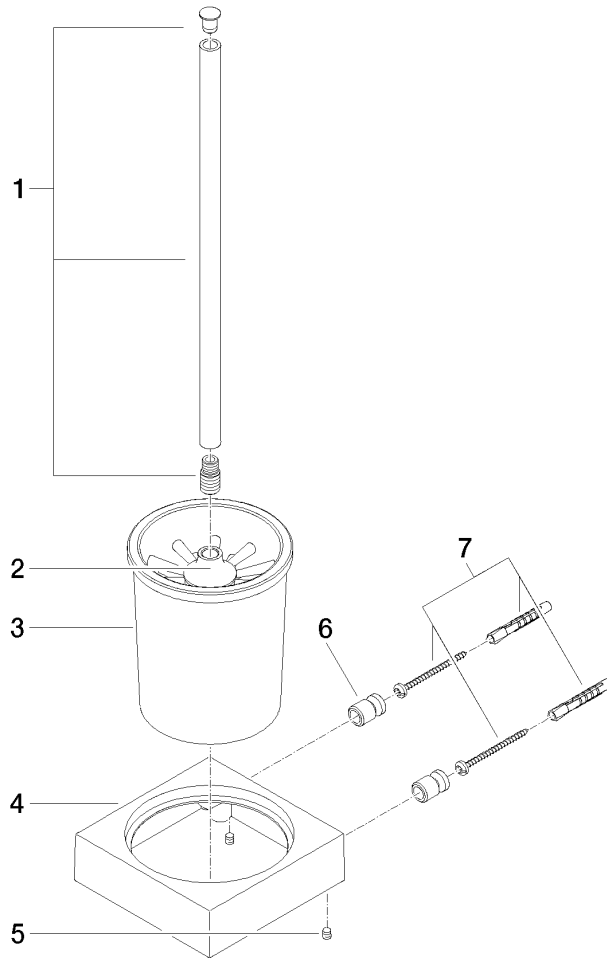

83 900 780

- crystal glass brush holder, matte
- brush, matte black
- width 118mm
- height 415 mm
- 118mm projection

Fits: MEM, CL.1, CYO

	Chrome	83 900 780-00
	Brushed Platinum	83 900 780-06
	Platinum	83 900 780-08
	Dark Chrome	83 900 780-19
	Brushed Durabrass (23kt Gold)	83 900 780-28
	Brushed Champagne (22kt Gold)	83 900 780-46
	Champagne (22kt Gold)	83 900 780-47
	Brushed Dark Platinum	83 900 780-99

83 900 780

83 900 780

Parts for other finishes can be found here: Brushed Platinum

Spare parts list

No.	Item Number	Name	Quantity used	Delivery time
1	90 20 97 507 00-00	handle	1	10
2	90 18 50 601 00 90	brush	1	2
3	90 90 04 008 00 82	glass	1	2
4	08 23 01 505-00	holder	1	10
5	90 31 11 004 00 90	pin	2	2
6	08 17 20 726 90	holder	2	2
7	05 17 20 726 02 90	fixing set	1	2